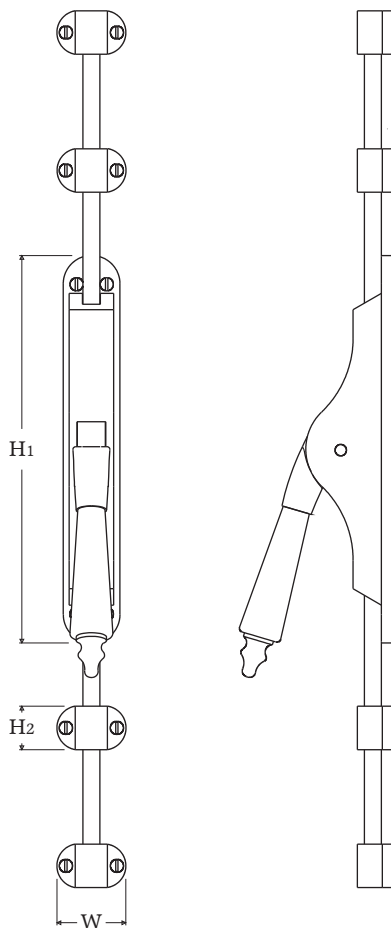

LUXE ATELIER

MILANO

Cremonese Aste Esterne Serie Castle - 250H
Castle Series Crémone Bolt Set - 250H

Dimensioni
Dimensions

H1	H2	W
205	24	37

Dimensioni in millimetri
Dimensions given in millimeters

Fornita con 2 aste (1250mm), 4 passanti, 2 finali e viti legno in finitura coordinata.

Disponibile in tutte le finiture standard.

Dimensioni e finiture su misura disponibili su richiesta.

Regularly furnished with 2 rods (1250mm), 4 guides, 2 strikes and wood screws in matching finish.

Additional sizes available by special order. Available in standard and custom finishes.