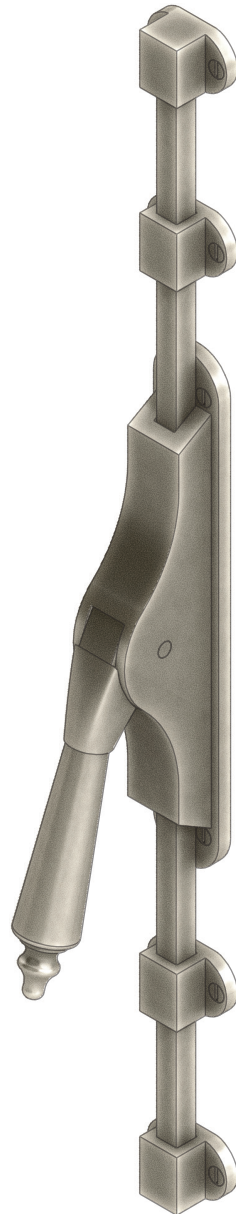

LUXE ATELIER

MILANO

Cremonese Aste Esterne Serie Castle - 250H
Castle Series Crémone Bolt Set - 250H

Dimensioni
Dimensions

H1	H2	W
205	24	37

Dimensioni in millimetri
Dimensions given in millimeters

Fornita con 2 aste (1250mm), 4 passanti, 2 finali e viti legno in finitura coordinata.

Disponibile in tutte le finiture standard.

Dimensioni e finiture su misura disponibili su richiesta.

Regularly furnished with 2 rods (1250mm), 4 guides, 2 strikes and wood screws in matching finish.

Additional sizes available by special order. Available in standard and custom finishes.